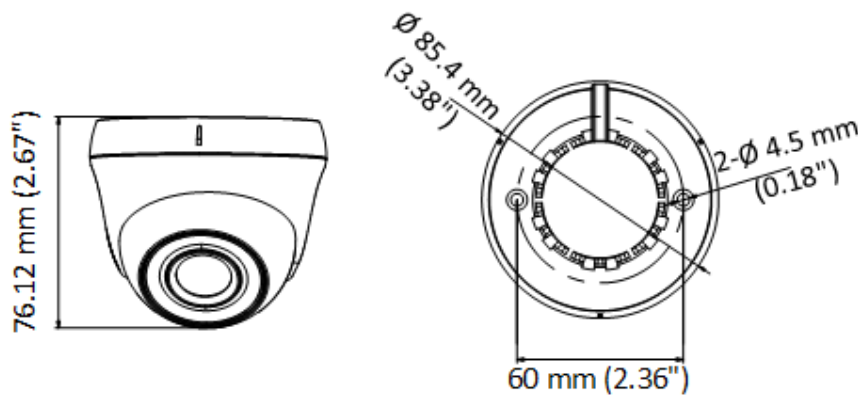

▪ **Available Model**

HWT-T150-P

▪ **Dimension**

▪ **Accessory**

▪ **Optional**

Distributed by	HIA-J101	HIA-B301	HIA-B401-110T	HIA-B201
	Junction Box	Vertical pole mount	Wall Mount	Corner mount

Headquarters

No.555 Qianmo Road, Binjiang District,
Hangzhou 310051, China
T +86-571-8807-5998
overseasbusiness@hikvision.com

Hikvision USA
T +1-909-895-0400
sales.usa@hikvision.com

Hikvision Europe
T +31-23-55-42-770
info.eu@hikvision.com

Hikvision Middle East
T +971-4-8816086
salesme@hikvision.com

Hikvision Russia
T +7-495-669-67-99
saleru@hikvision.com

Hikvision India
T +91-22-28469900
sales@pramahikvision.com

Hikvision Italy
T +39-0438-6902
info.it@hikvision.com

Hikvision France
T +33(0)1-85-330-450
info.fr@hikvision.com

Hikvision Spain
T +34-91-737-16-55
info.es@hikvision.com

Hikvision Poland
T +48-22-460-01-50
poland@hikvision.com

Hikvision UK
T +01628-902140
support.uk@hikvision.com

Hikvision Singapore
T +65-6684-4718
sg@hikvision.com

Hikvision Oceania
T +61-2-8599-4233
salesau@hikvision.com

Hikvision Canada
T +1-909-895-0400
sales.usa@hikvision.com

Hikvision Korea
T +82-31-731-8841
sales.korea@hikvision.com

Hikvision Brazil
T +55 11 3318-0050
Latam.support@hikvision.com

Hikvision Africa
T +27 (0) 0351172
sale.africa@hikvision.com

Hikvision Hong Kong
T +852-2151-1761